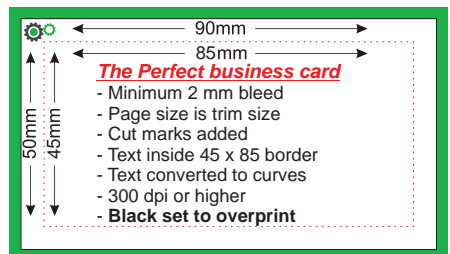

Printing Requirements

The same principles applies to flyers

ARTWORK TO BE SUPPLIED AS:

- High resolution CMYK PDF
- 300+ Dpi Images
- All text converted to curves/outlines
- Centre artwork on page
- 5mm bleed

Business Cards

90 x 50mm, 350 gsm

Matt <i>Weekly Run</i> 4 colour front		Matt / UV <i>Weekly Run</i> 4 colour 2 sides		Matt Lam <i>Weekly Run</i> 4 colour 2 sides	
500	R205	500	R411	500	R1131
1000	R385	1000	R497	1000	R1545

Matt Lam Ⓞ <i>Special Item</i> 4 colour 2 sides		Spot UV Ⓞ <i>Special Item</i> 4 colour 2 sides	
500	R548	500	R674
1000	R1095	1000	R1348

Additional Options

85 x 55 - R30	Gloss UV Per Side - R55	Round Corners - R150
90 x 55 - R30	Black Reverse - R55	Punch Hole - R100

Flyers

130 gsm, full colour double sided

A6 105 x 148mm		A5 / DL 148 x 210/99 x 210mm		A4 210 x 297mm		+ Folding Quantity	
1000	R637	1000	R1021	1000	R1965	1000	R100
2000	R850	2000	R1217	2000	R2437	2000	R150
5000	R1147	5000	R2000	5000	R3852	5000	R350
10000	R1851	10000	R3225	10000	R6210	10000	R450